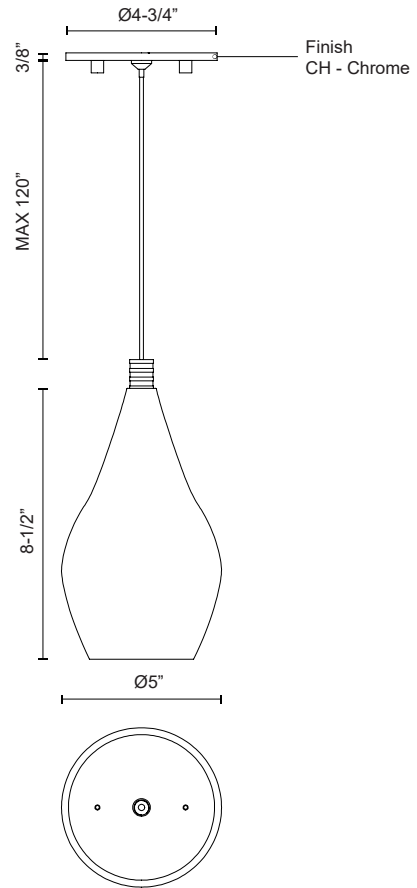

**VICTORIA
PD3005
PENDANTS**

PROJECT

DESCRIPTION

Simplistic elegant single LED pendant with a pear shaped clear outer glass and frosted inner glass set together as one piece. New patent pending socket design and Kuzco SSL wire allow this fixture to be 120V AC LED. Metal details in chrome finish. Available in three different glass styled single pendants and a variety of multi-pendant options, see series for full details.

SPECIFICATION DETAILS

Fixture Dimensions	D5" x H8-1/2"
Light Source	AC LED Module
Wattage	3W
Total Lumens	240lm
Delivered Lumens	CH-193lm
Voltage	120V
Color Temperature	3000K
CRI (Ra)	90CRI
Optional Color Temps	2700K - 5000K Available, Minimum Order Quantities Apply
LED Rated Life	50,000 hours
Dimming	100% - 10%, ELV Dimmer (Not Included)
Shade Details	Clear Glass Shade
Glass Details	Opal Glass
Adjustable	Yes
Wire Length	120" Max
Wire Type	Clear SSL Wire
Minimum Hang Height	11"
Sloped Ceiling Adaptable	Yes
Location	Dry
Canopy Dimensions	D4-3/4" x H3/8"
Paint Finish	CH01
Finish Option(s)	Chrome

* For custom options, consult factory for details.

* For warranty information, please visit www.kuzcolighting.com/warranty

KUZCO

CANADA: 19054 28TH AVENUE - SURREY, BC V3Z 6M3
USA: 3035 E. LONE MOUNTAIN ROAD - LAS VEGAS, NV 89081

WWW.KUZCOLIGHTING.COM

© 2016 KUZCO LIGHTING. ALL RIGHTS RESERVED.

COMMENT